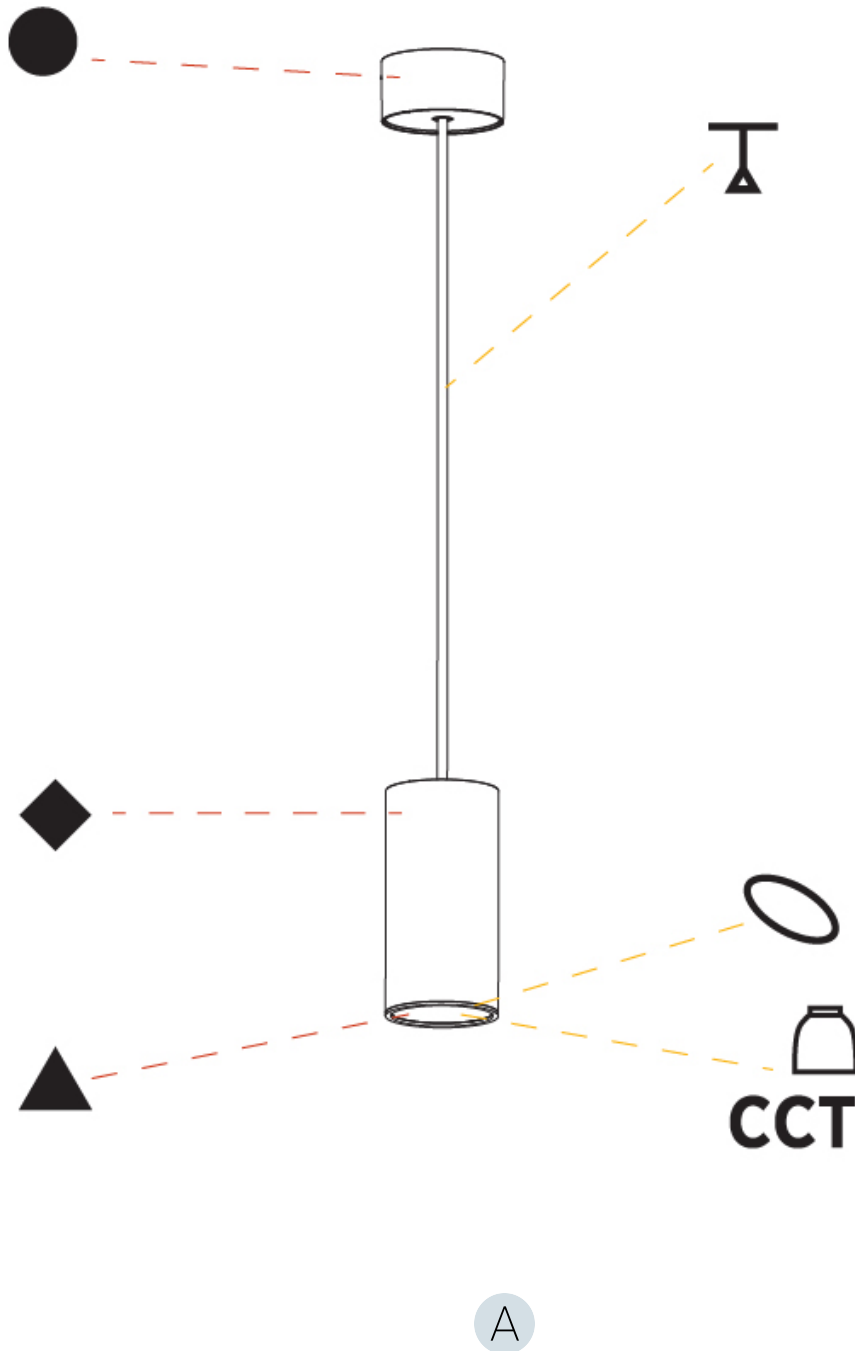

HANGOVER MONOPOINT SURFACE CANOPY SUSPENSION

A300164-

PROJECT
TYPE
SPECIFIER
QUANTITY
DATE