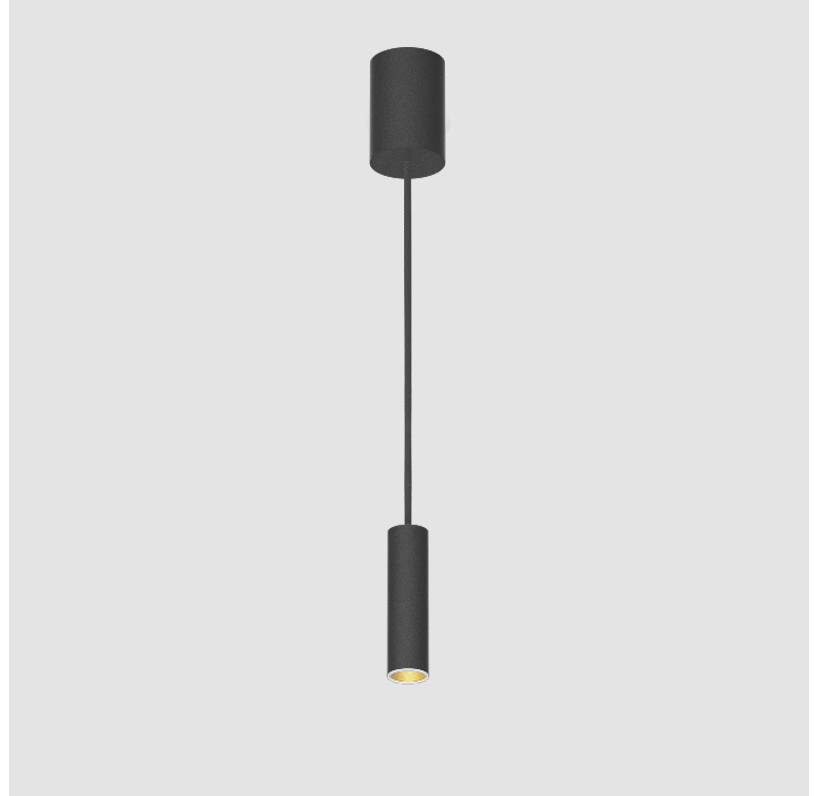

GENERAL

Series: Hangover
Subseries: Hangover Monopoint Surface Canopy
Brand: Prolicht
Division: Architectural
Mounting Type: Suspension
Mounting Location: Ceiling
Subcategory: Pendant

PHYSICAL

Shape: Cylinder
Diameter (mm): 40
Diameter (in): 1 9/16
Height (mm): 150
Height (in): 5 7/8
Max. Overall Height (mm): 2150
Max. Overall Height (in): 84 5/8
Light Distribution: Downlight
Weight (kg): 0.75
Weight (lbs): 1.65
Diffuser: Shine Ring 0-6
Fixture Finish: SSR / BKV / CWI / CRY / HAB / UFT / ITA / RUA / FTG / MYG / LOD / PUS / FRO / FUP / KIA / POP / BLS / SPG / MEY / GOH / GUM / CHC / COM / ABZ / JAG / OBR / MOS / ROR
Fixture Material: Aluminum
Cable Details: 2000mm / 6000mm Cable in White / Black / Orange / Red

ELECTRICAL

Lamp Type: LED (Zhaga Standard)
Input Wattage (W): 10.9
Total Output Wattage (W): 9
Dimming: Non-Dimmable
Driver Included: Yes
Driver Location: Integrated
Driver Type: Constant Current
Driver Class: Class 2
Input Voltage (V): 120
Constant Current (MA): 500
Upon Request: Remote: 0-10Vdc dimming / Phase dimming 120Vac

LED

Number of LEDs: 1
Color Temperature (°K): 2700 / 3000 / 4000
Max. Delivered Lumen (lm): 842
CRI: >90 CRI
Lamp Life (hrs): 50000

OPTICAL

Reflector: 40 / 50

RATINGS AND CERTIFICATIONS

Certified By: Certified for North American Standards
IP rating: IP20