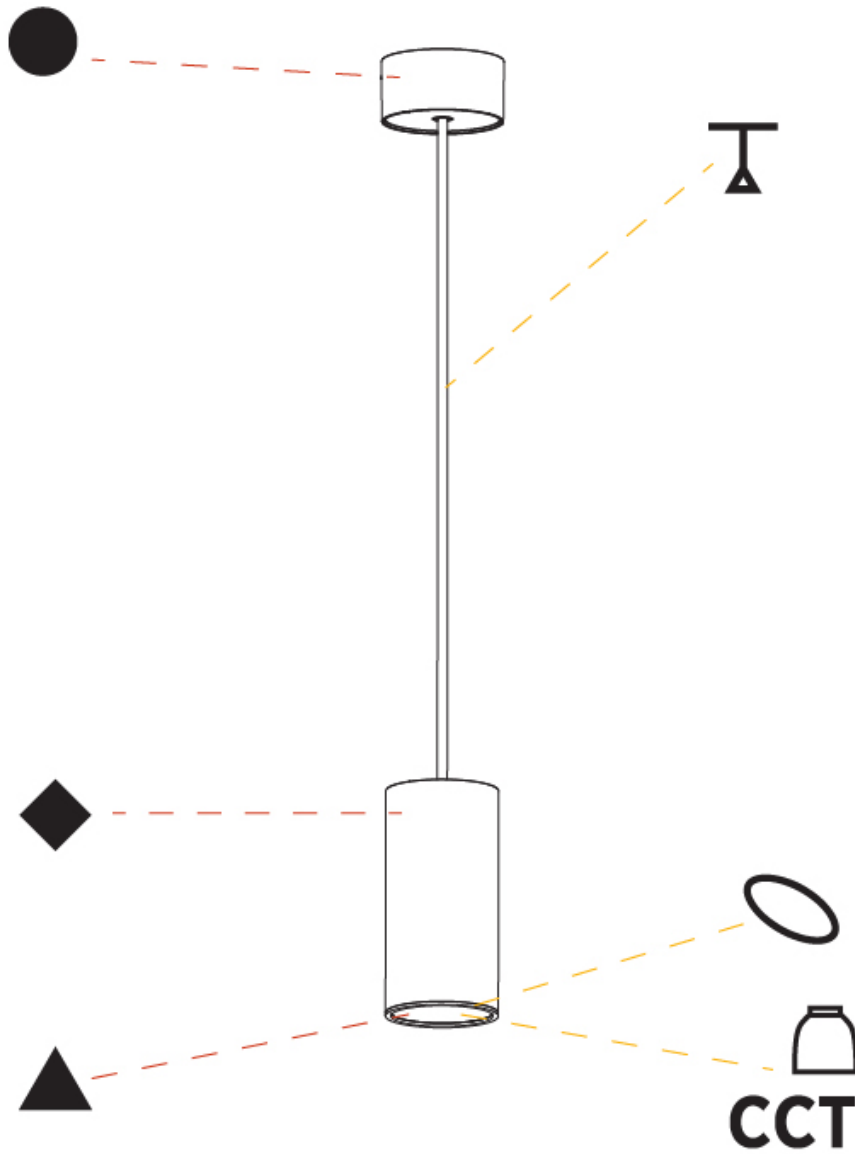

HANGOVER MONOPOINT SURFACE CANOPY SUSPENSION

A300165-

PROJECT _____

TYPE _____

SPECIFIER _____

QUANTITY _____

DATE _____