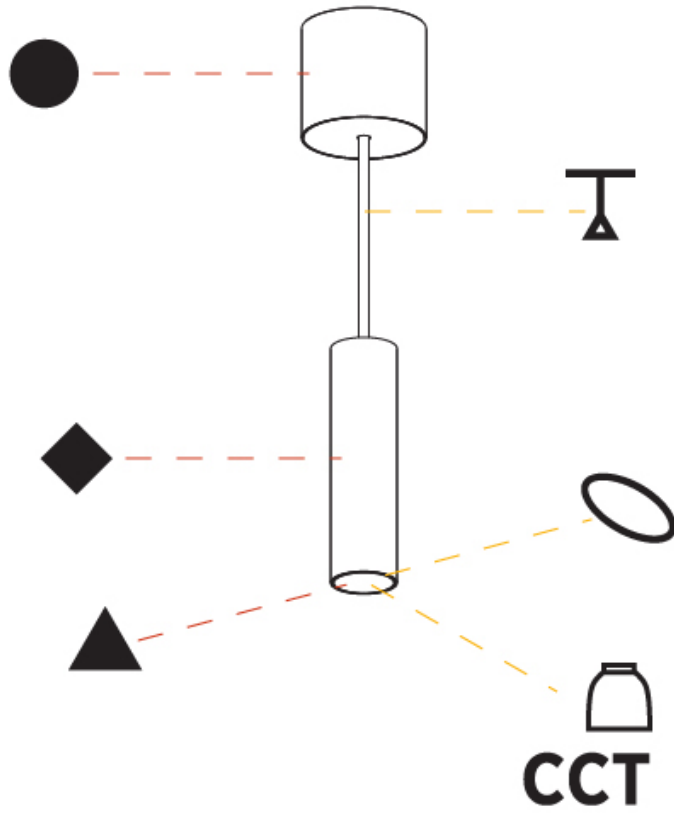

HANGOVER MONOPOINT SURFACE CANOPY SUSPENSION

A300153-

PROJECT
TYPE
SPECIFIER
QUANTITY
DATE

A